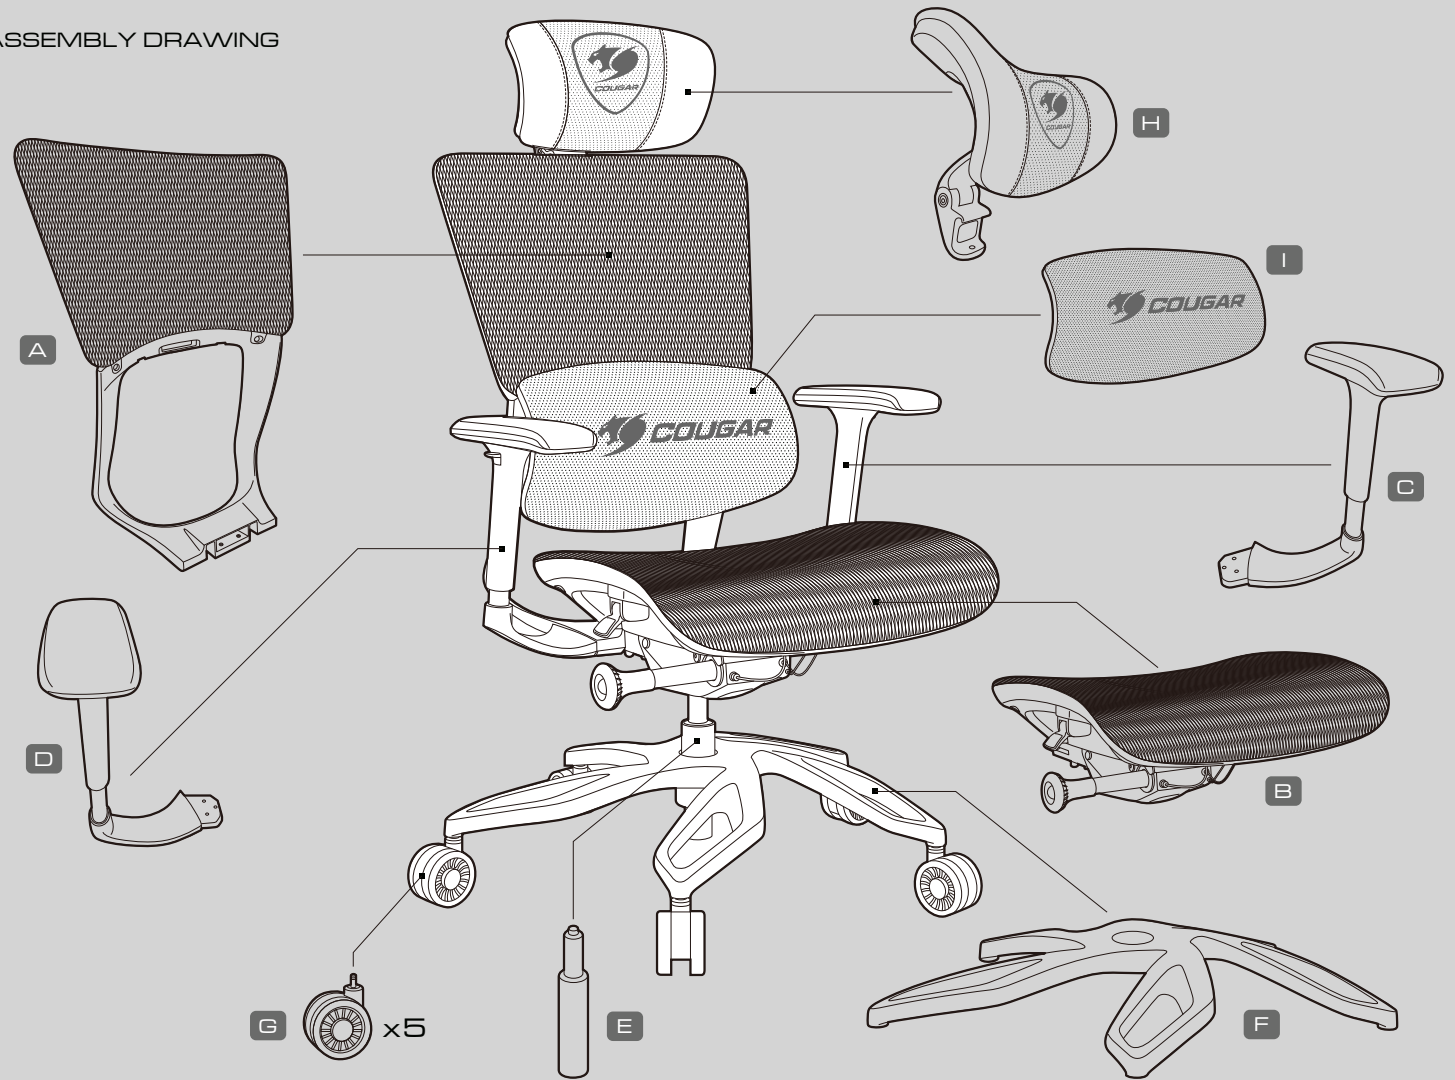

ARGO

ERGONOMIC GAMING CHAIR

ASSEMBLY DRAWING

ACCESSORY KIT

1		x1	4		x1
2		x8	5		x1
3		x4	6		x1

Please put on the included protective gloves before mounting the chair.

DISTRIBUTOR

FEATURES

ENGLISH

- Ergonomic design
- Breathable mesh seat & mesh backrest design
- Headrest adjustable angle
- Sliding seat adjustable
- Backrest tilt system
- Dynamic lumbar support
- Aluminum alloy frame
- Wire control mechanism
- 3D Adjustable arm rest
- Class 4 gas lift for height adjustment
- 5-Star vortex aluminum alloy base with extra-size wheels
- Embroidered logo
- Supports up to 150 Kg

ESPAÑOL

- Comodidad Incomparable
- Ajuste de altura con suspensión de aire
- Descansabrazos ajustable
- Cuero de PVC respirable
- Logo bordado
- Soporta hasta 150 Kg

PORTUGUÊS

- Conforto Incomparável
- Ajuste de altura com suspensão de ar
- Descanso de braços ajustável
- Couro de PVC respirável
- Logo bordado
- Suporta até 150 Kg

ITALIANO

- Comfort incomparabile
- Bracciolo 3D regolabile
- Base a stella (cinque raggi) in metallo
- Finta pelle in PVC
- Supporta fino a 150 Kg

1

2

5

3

4

GLOBAL WARRANTY POLICY