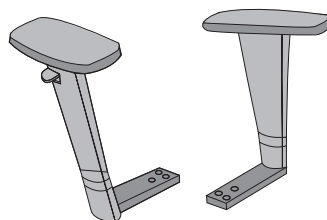

TESORO

ZONE X

GAMING CHAIR

ACCESSORIES

A x1

B x1

C x1

D x1

M x4

M6 X 25mm

N x10

M6 X 20mm

O x14

Video installation guide available on Tesoro Technology USA Inc's YouTube channel.