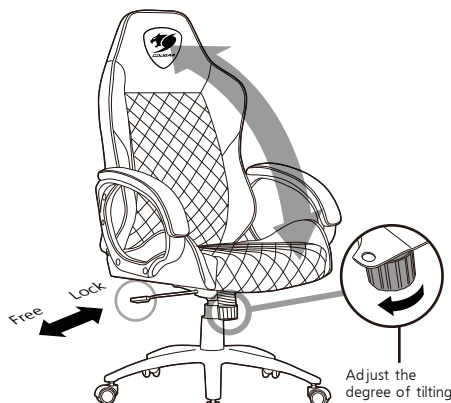

### ADJUSTABLE TILTING RESISTANCE

Fusion's tilting function allows you, by turning a knob located under the chair, to adjust its behavior, controlling the level of resistance when you tilt it.

### GREAT HEIGHT ADJUSTMENT

Fusion's class 4 gas lift cylinder gives it a smooth, durable and reliable height adjustment capability, making it easy to adjust it to suit different working and gaming environments.

### SOLID AND THOUGHTFUL

A solid, dependable metal 5-star base makes it safe to use the chair's swiveling function while sitting on it. The PU wheels, on the other hand, protect the floor of the area you're using it in by preventing scratches.

## FEATURES

Height lifting

Tilting