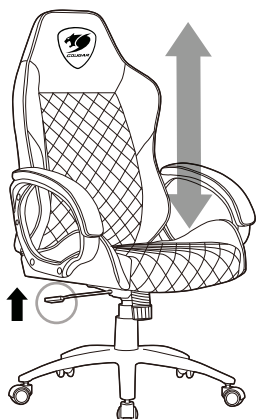

FEATURES

Height lifting