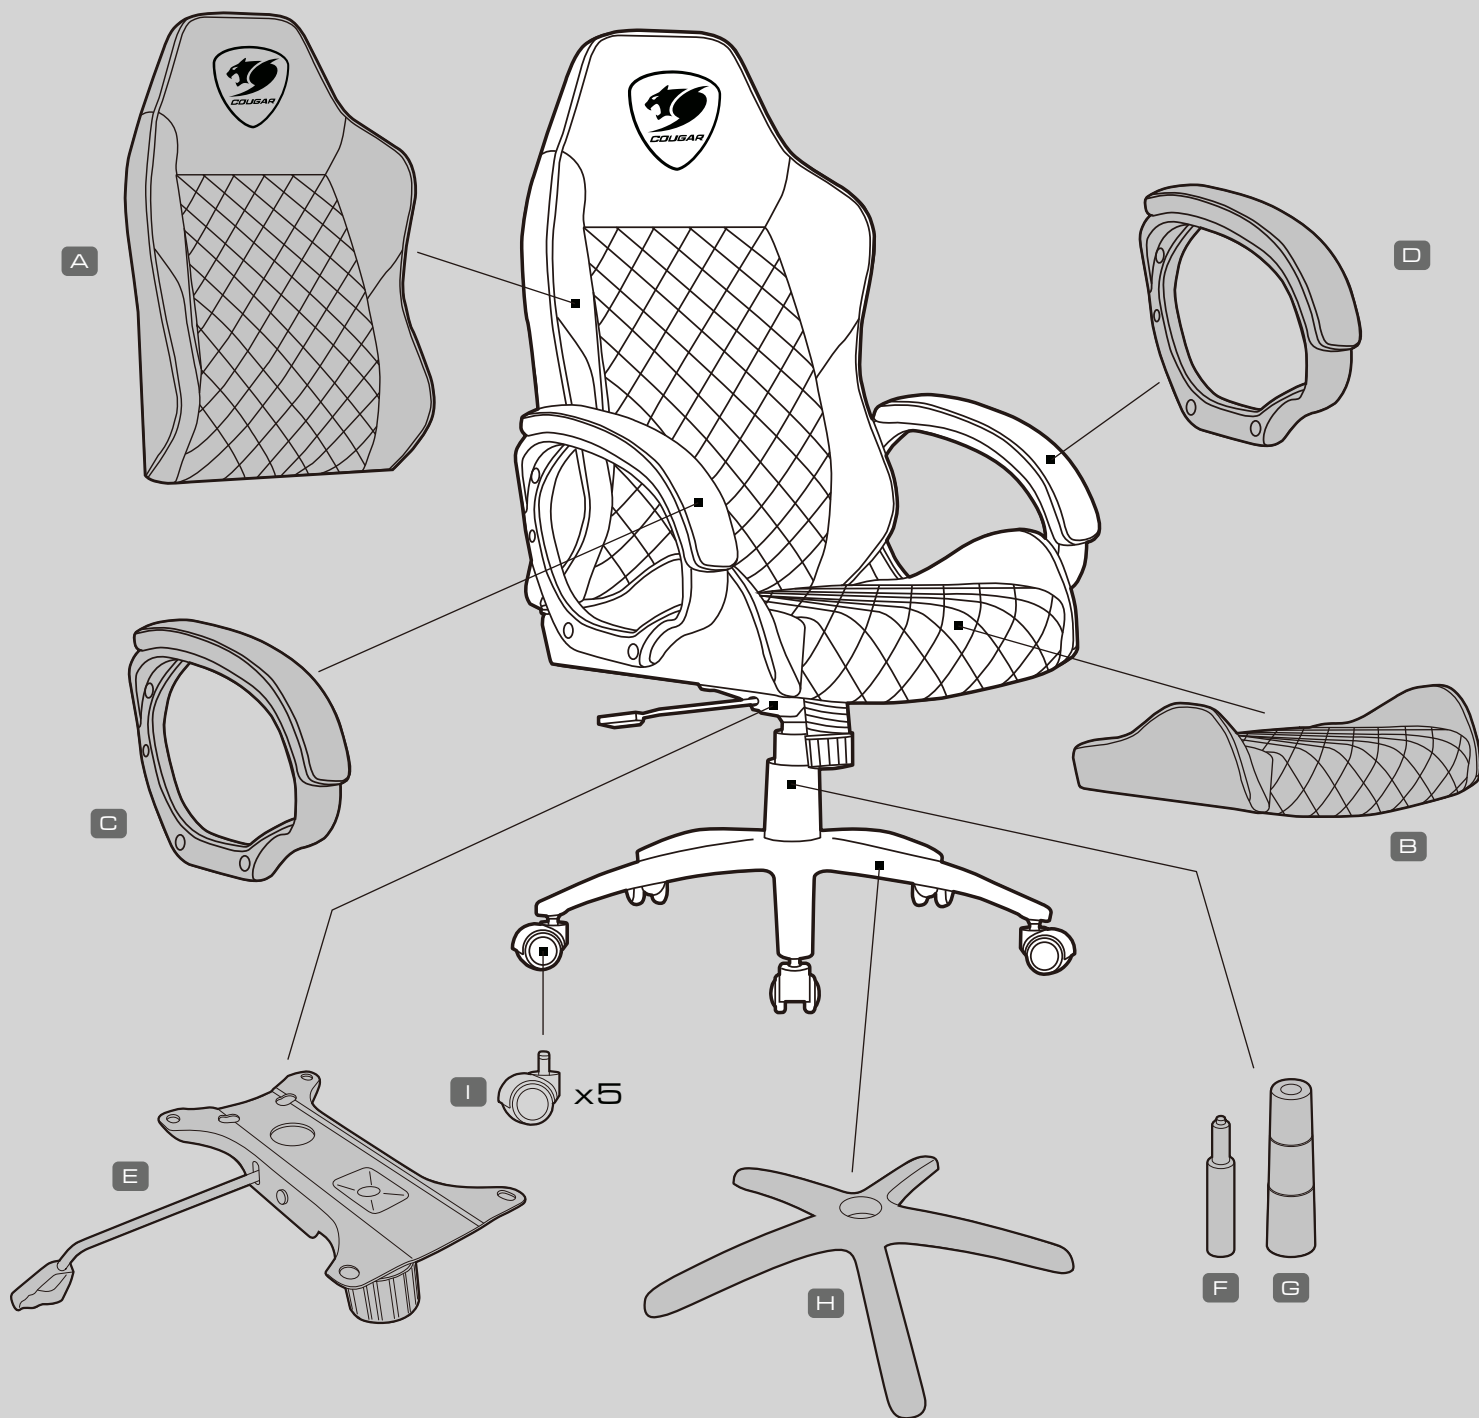

ASSEMBLY DRAWING

FUSION

HIGH-COMFORT GAMING CHAIR

READY FOR BOTH GAMING AND PROFESSIONAL USE, FUSION IS A COMFORTABLE GAMING CHAIR BUILT WITH HIGH-QUALITY MATERIALS AND SPORTING A POWERFUL COUGAR DESIGN.

QUALITY FIRST

Fusion is built on a metal frame that provides it with a rock-solid structure, complemented with a plywood plank that brings both durability and flexibility to the backrest.

A COMFORTABLE SHAPE

Fusion's body-embracing design delivers a pleasant sitting experience that is further enhanced by its extra-long armrests.

CLASS AND DURABILITY

Both the body of the chair and the armrest pads sport a faux leather surface that makes them both transpirable and highly pleasant to the touch.

POWERFUL DESIGN

The diamond-check pattern of the seating and back-rest area and the carefully chosen, highly energetic coloring of the chair make it a pleasure to look at and contribute to generating an atmosphere that favors productivity.

ADJUSTABLE TILTING RESISTANCE

Fusion's tilting function allows you, by turning a knob located under the chair, to adjust its behavior, controlling the level of resistance when you tilt it.

GREAT HEIGHT ADJUSTMENT

Fusion's class 4 gas lift cylinder gives it a smooth, durable and reliable height adjustment capability, making it easy to adjust it to suit different working and gaming environments.

SOLID AND THOUGHTFUL

A solid, dependable metal 5-star base makes it safe to use the chair's swiveling function while sitting on it. The PU wheels, on the other hand, protect the floor of the area you're using it in by preventing scratches.